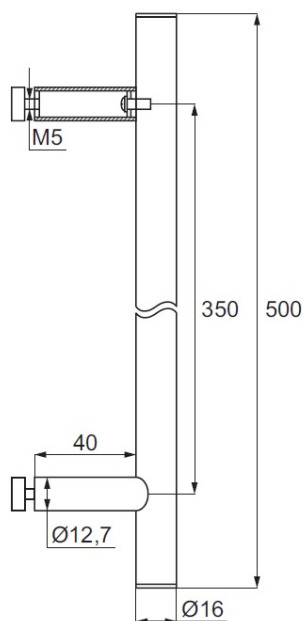

PRODUCT SHEET

Description:

Door Handle "Elbe" SS304 Polished, $\varnothing 16 \times 500$ mm, cc 350mm, Single Handle, 8-12mm Glass Thickness, Bore: $\varnothing 8$ mm

Item number:

17.87.050-0

Units	Box	Carton	HS Code	Barcode
Pair	1	20	8302415000	 5704866074810

SISO A/S

Mileparken 11
DK-2740 Skovlunde
Denmark
VAT: DK 24786013

Phone +45 45 830 900

www.siso.dk
siso@siso.dk

Danske Bank
Nytorv Branch
Copenhagen
SWIFT: DABADKKK

Account no.
4180 3112 112936
IBAN Account
DK7230003112112936